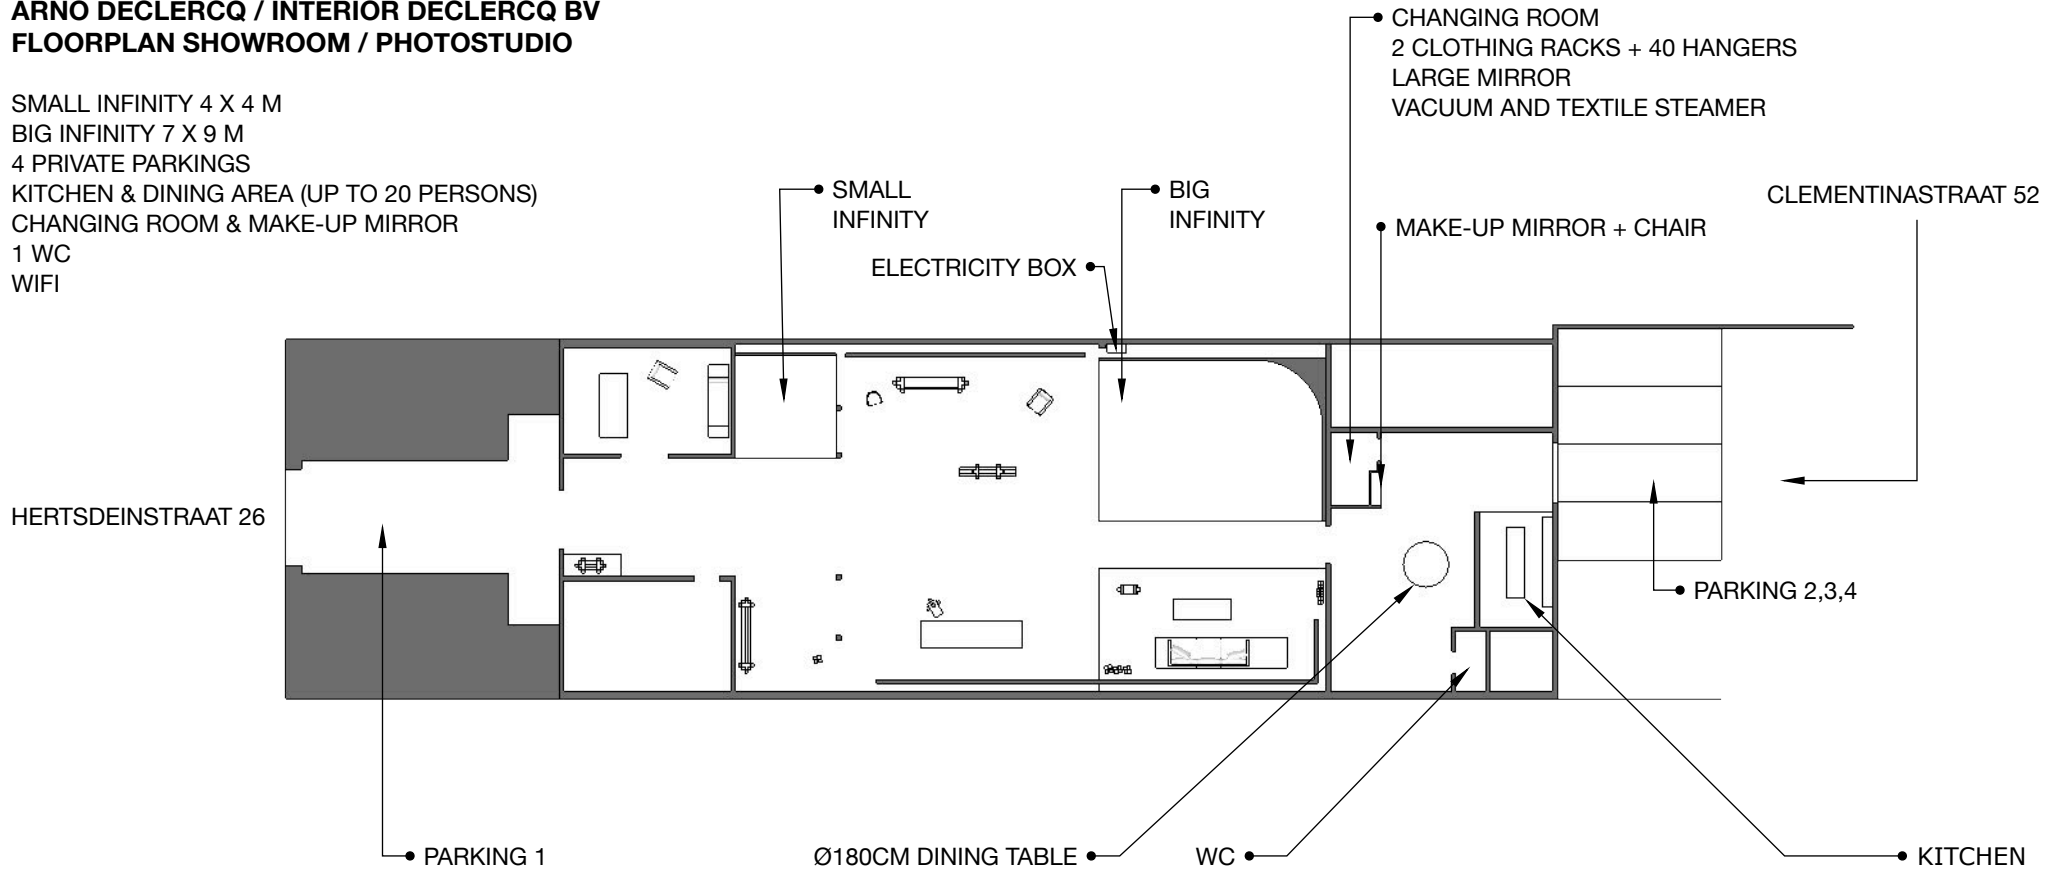

**ARNO DECLERCQ / INTERIOR DECLERCQ BV
FLOORPLAN SHOWROOM / PHOTOSTUDIO**

SMALL INFINITY 4 X 4 M
BIG INFINITY 7 X 9 M
4 PRIVATE PARKINGS
KITCHEN & DINING AREA (UP TO 20 PERSONS)
CHANGING ROOM & MAKE-UP MIRROR
1 WC
WIFI